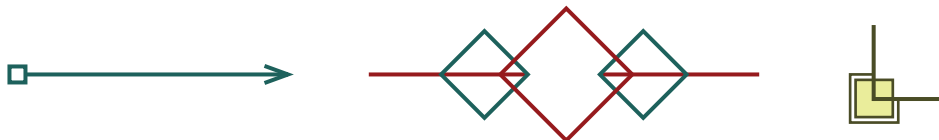

RGB: 216, 31, 38
Hex: #d71e26

RGB: 75, 77, 39
Hex: #4a4d27

RGB: 236, 238, 156
Hex: #ebed9b

Graphic Elements

(These graphics will change color, as appropriate, to fit the logo color selected.)

Fonts

Logo

Corbel, All Caps